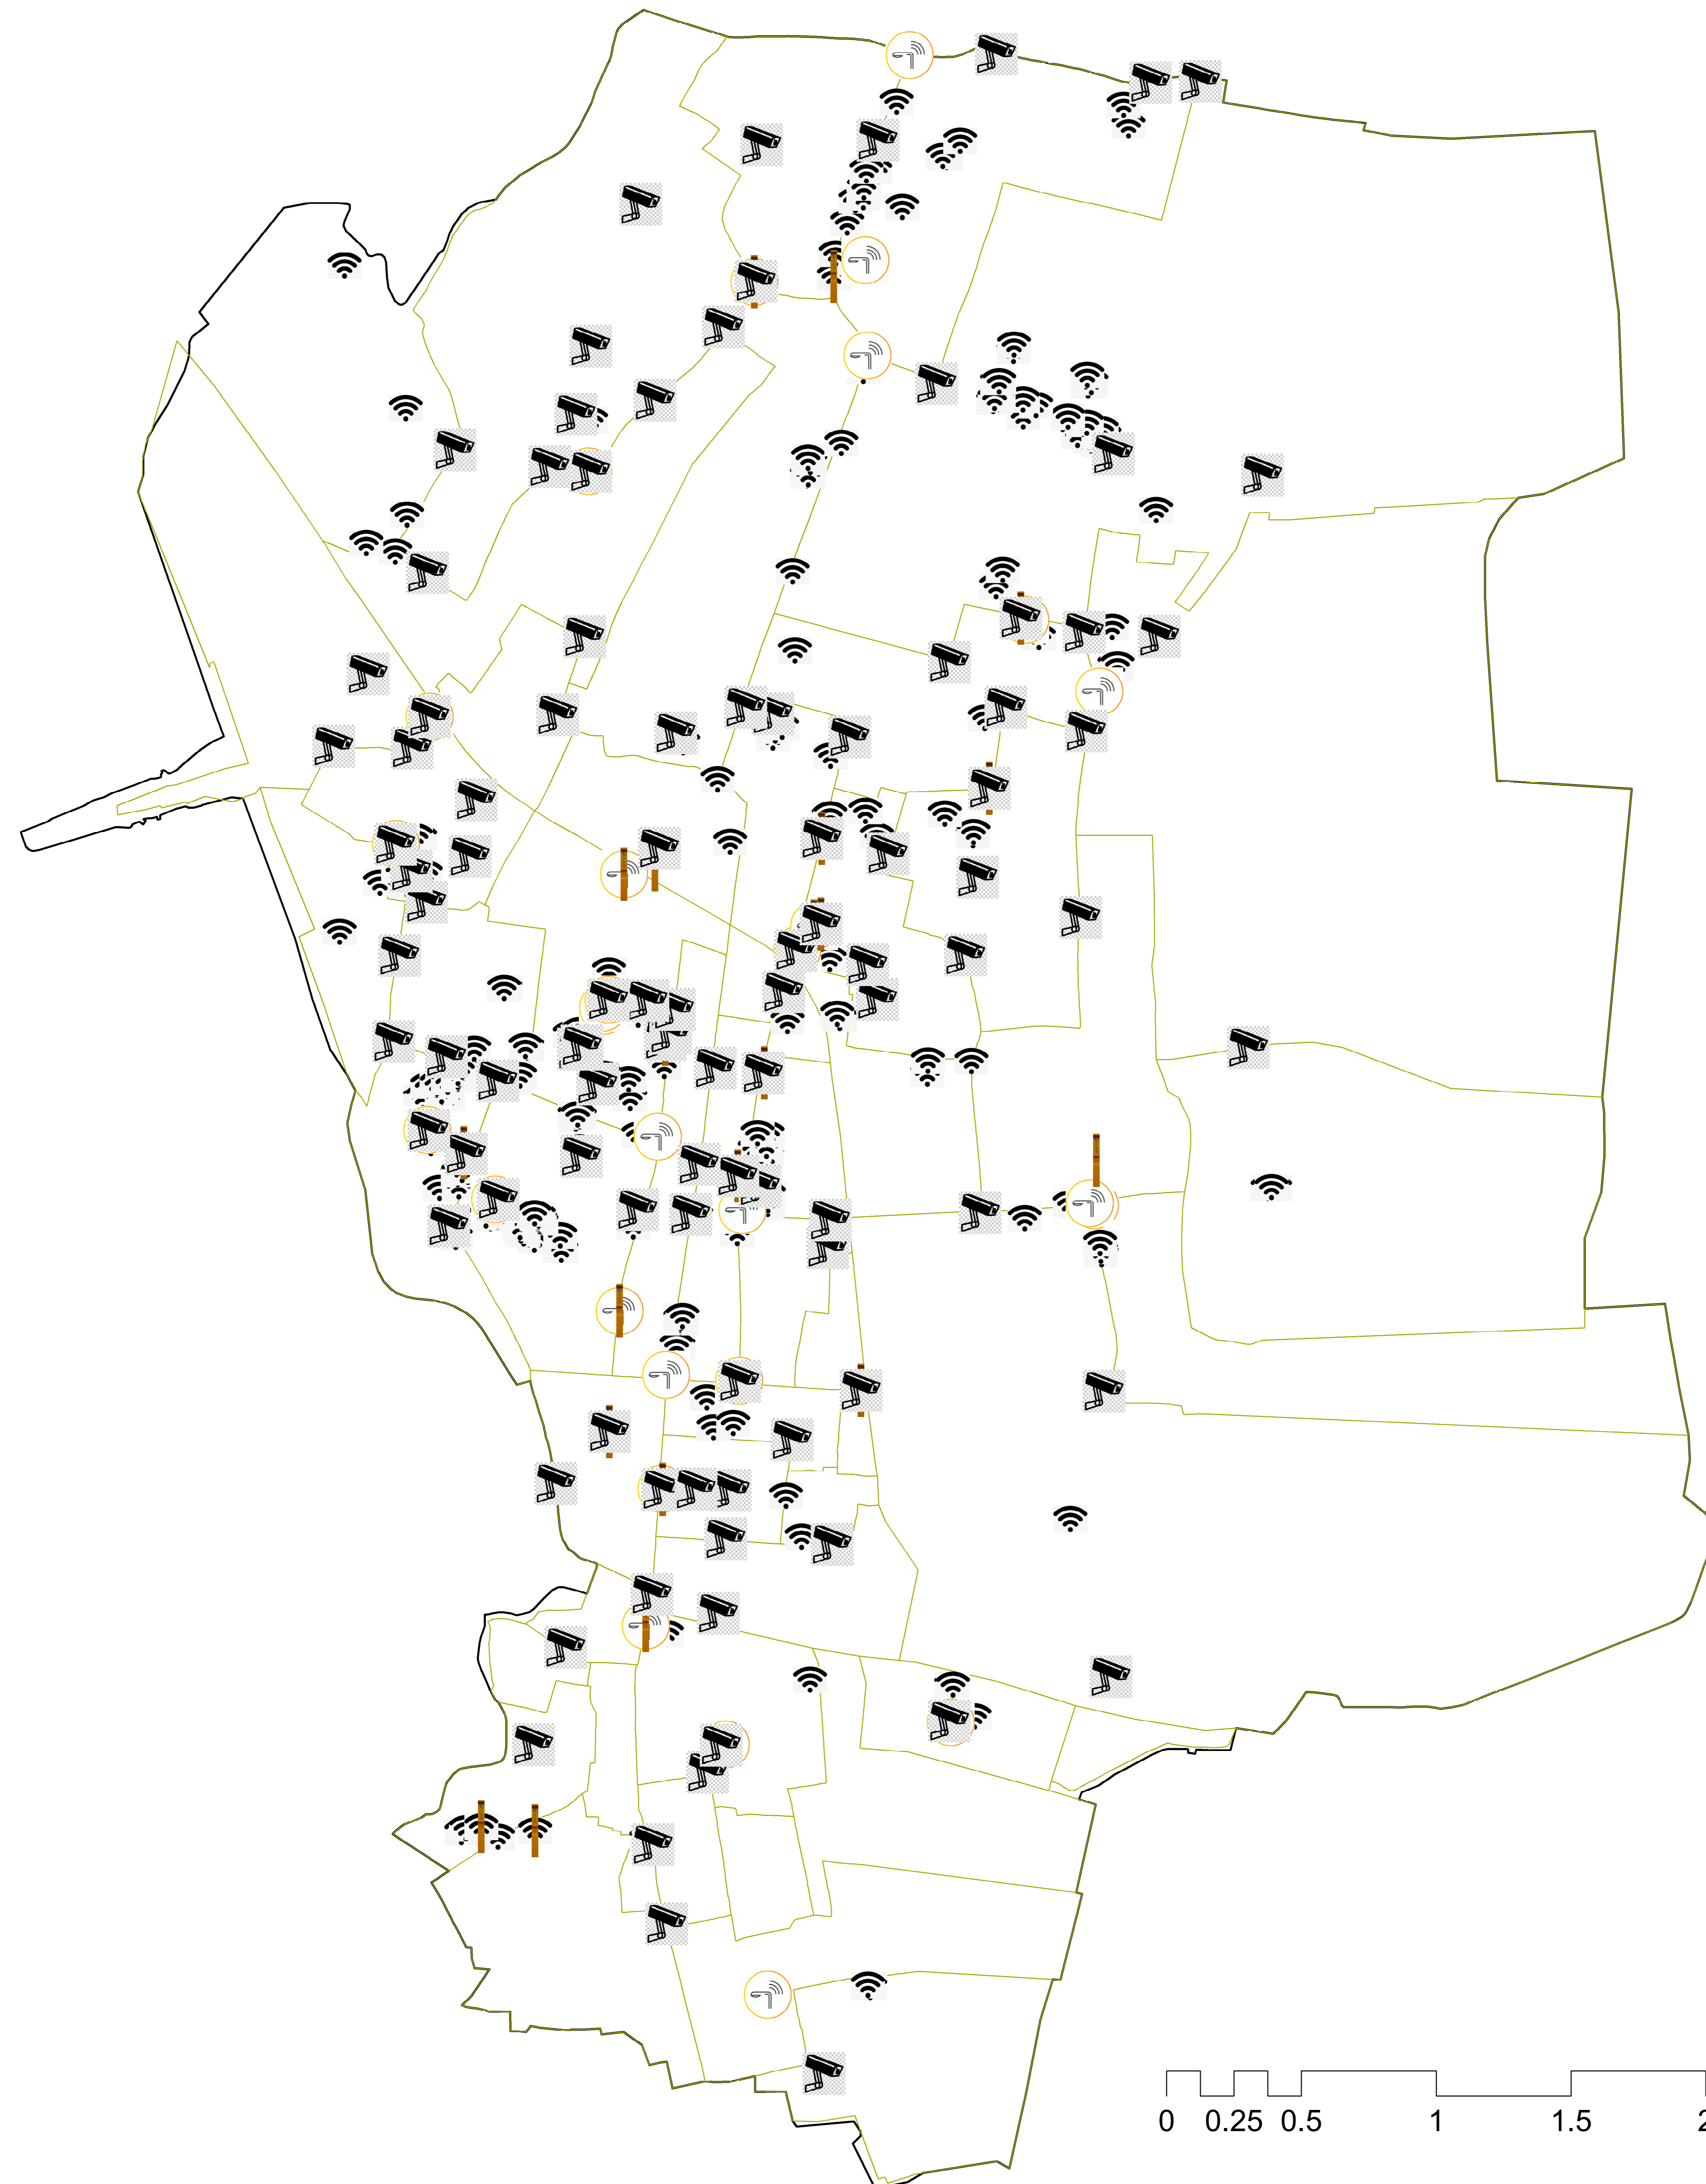

LOCATION OF VARIOUS SMART ELEMENTS IN KAKINADA CITY

Legend

SMART SOLUTIONS ELEMENT

CCTV

EMERGENCY CALL BOX

SMART POLE

WIFI

WARD_BOUNDARY

MUNICIPAL_BOUNDARY

0 0.25 0.5 1 1.5 2 Kilometers